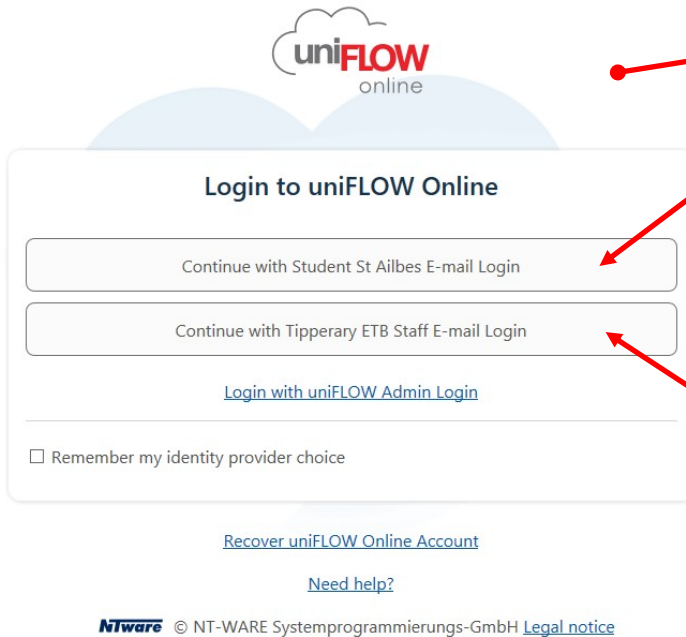

# uniFLOW Login & PIN

Logon to a School PC and wait for this uniFLOW screen.

If you have an ailbes.com address, click here.

If you have a tipperaryetb.ie address, click here.

***Your PIN will be sent to whichever email address you selected***

When your account is accepted the following window will appear....

Printing will be ready when this flashes on the screen (can take up to a min.)