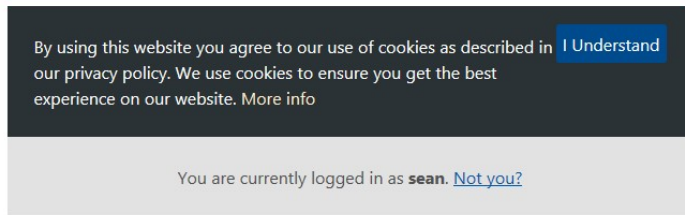

# uniFLOW Login & PIN

Logon to a School PC and wait for this uniFLOW screen.

If you have an ailbes.com address, click here.

If you have a tipperaryetb.ie address, click here.

***Your PIN will be sent to whichever email address you selected***